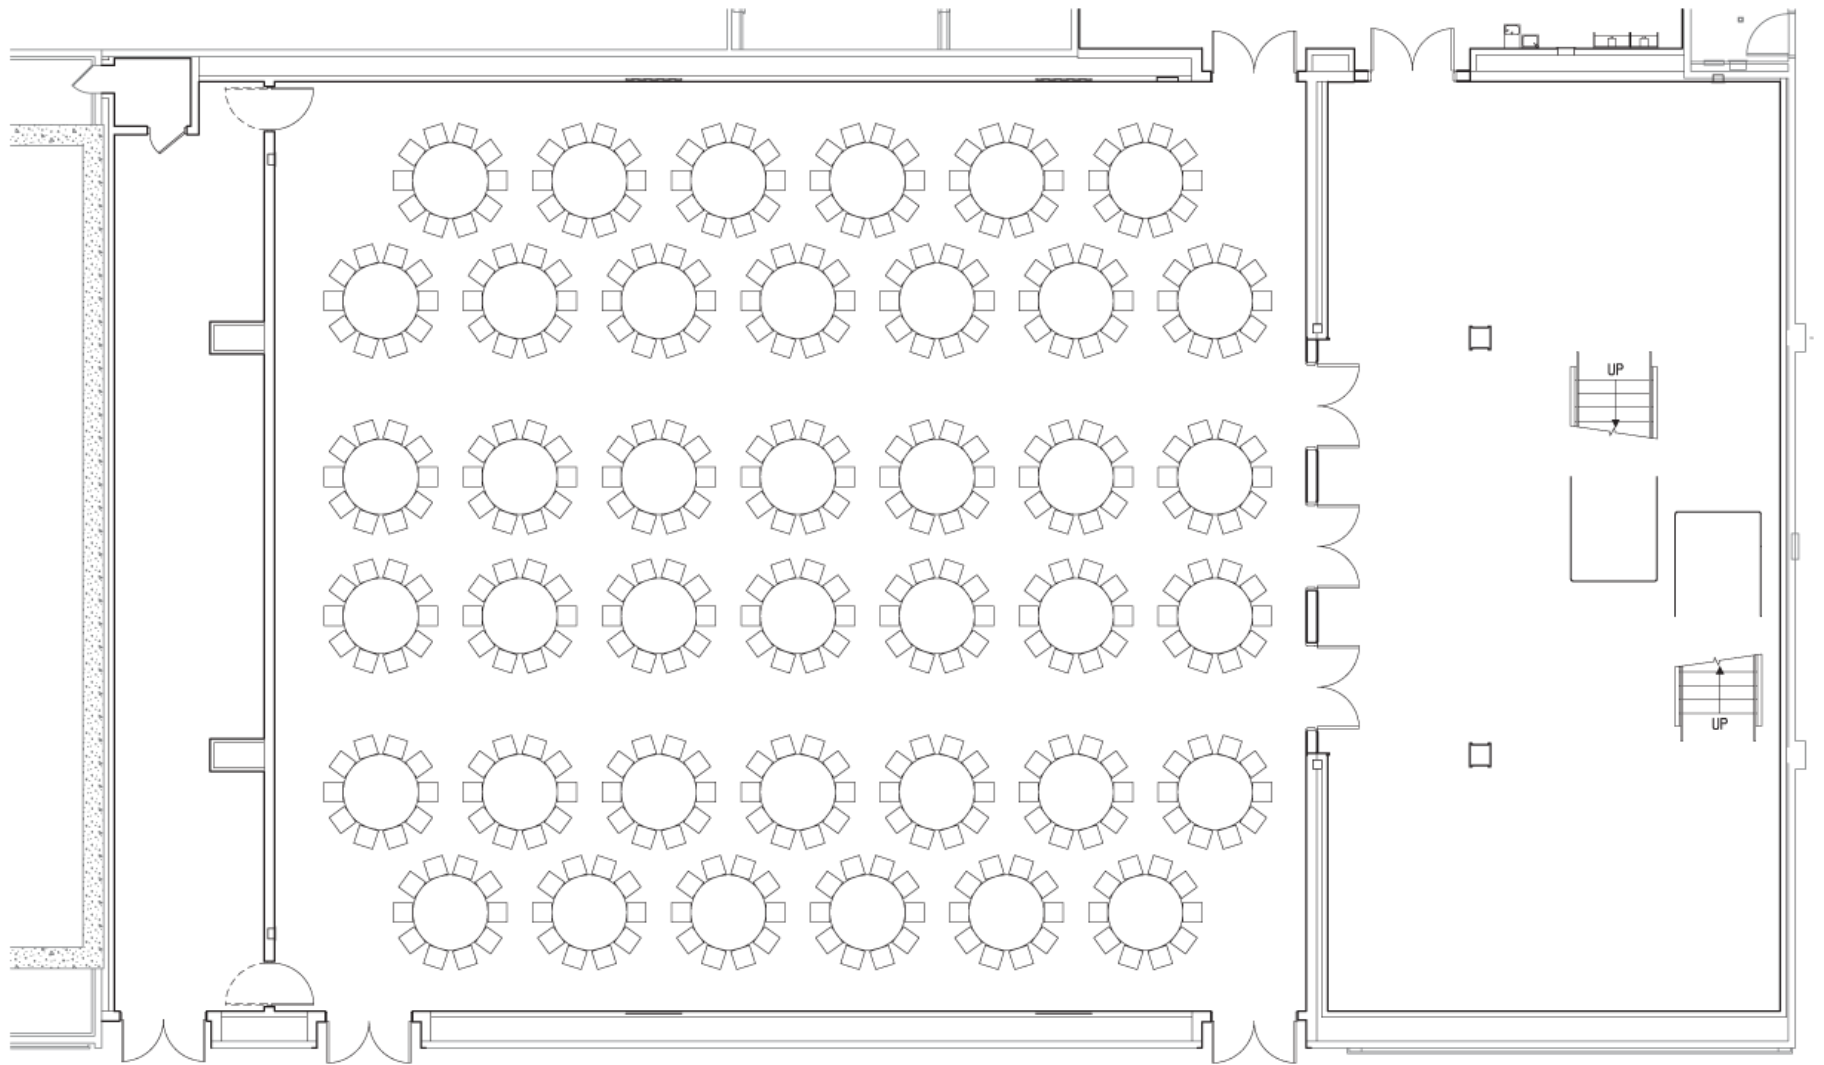

TOTAL SEATING: 600

TOTAL SEATING: 400